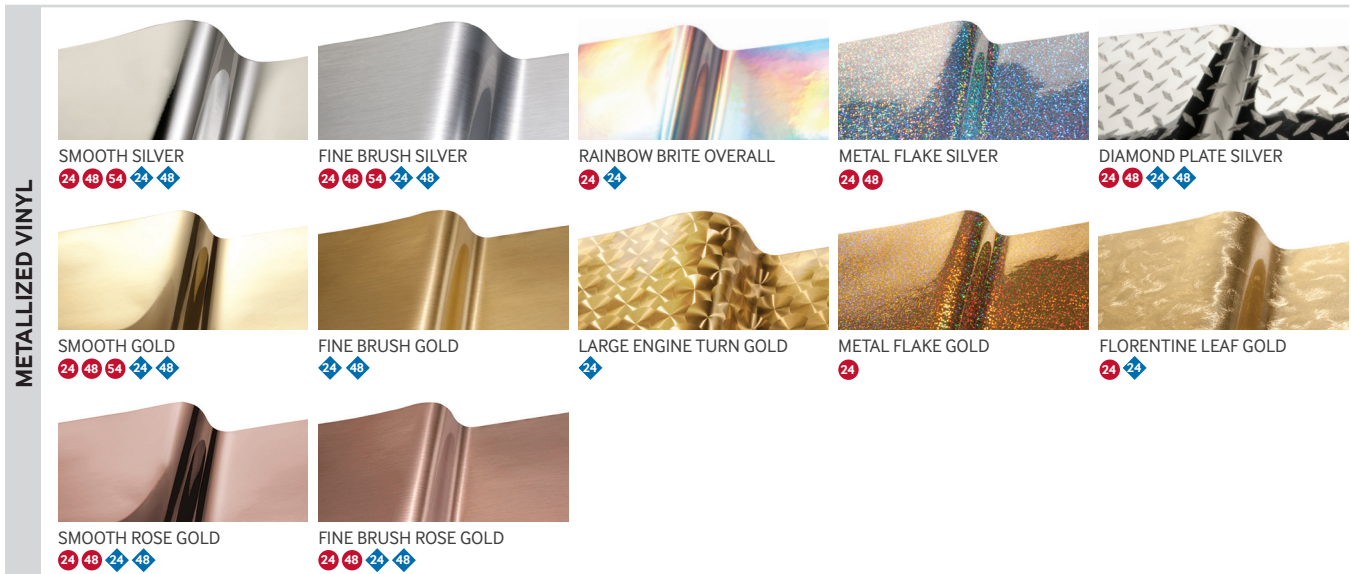

VINYLEFX® | POLYEFX® | EZ-COLOR™

NEKOOSA CUT FILMS PORTFOLIO

Nekoosa's Cut Films Portfolio features a wide range of colors, patterns and finishes that are ideal for creating signage that stands out. With options specifically formulated for indoor and outdoor use, printed graphics, and cut lettering applications, each product line is available in both standard and custom roll sizes for endless signage possibilities.

High peel, high tack permanent adhesive

90# layflat paper liner

Not recommended for outdoor use

EZ-Color™

Premium calendered sign vinyl available in a wide variety of colors that cuts and weeds easily and is ideal for banner graphics, decals, and cut lettering applications.

3 mil gloss vinyl facestock rated for <6 years of outdoor durability

Moderate peel, moderate tack permanent adhesive

78# paper liner

Specifically formulated for banner graphics and cut lettering

For ease of installation, apply cut letters with RTape® Conform® 4075RLA

Applications

- Cut Lettering
- Decals
- Point-of-Purchase Signage
- Holiday Décor
- Fleet Markings
- Decorative In-Store Displays
- Seasonal Signage
- Decorative Labels
- Trade Show Graphics
- Event Signage
- Banner Graphics
- Name Plates
- Bumper Stickers
- In-Store Promotions